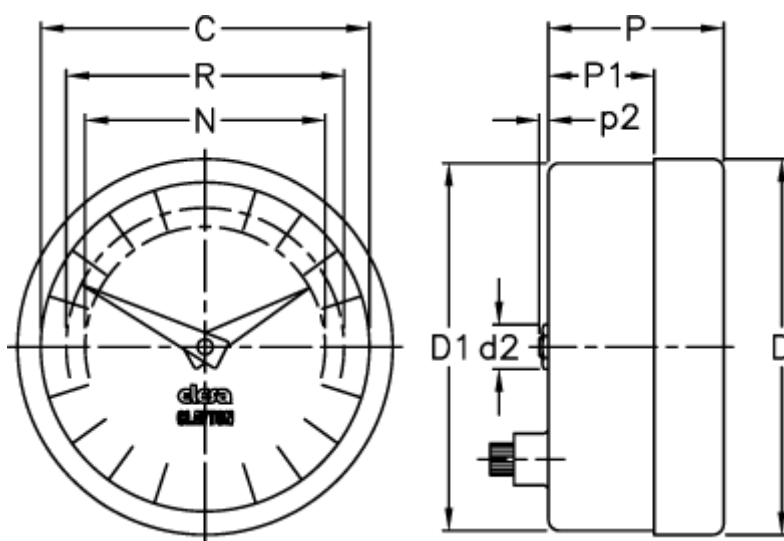

Article number: 2307024932

Description: E+G Positive drive indicator
PA02-0060-S

Measures

C = 60

R = 51

D = 68.4

D1 = 67.0

d2 = 8

N = 44

P = 32

P1 = 19.3

p2 = 1.0